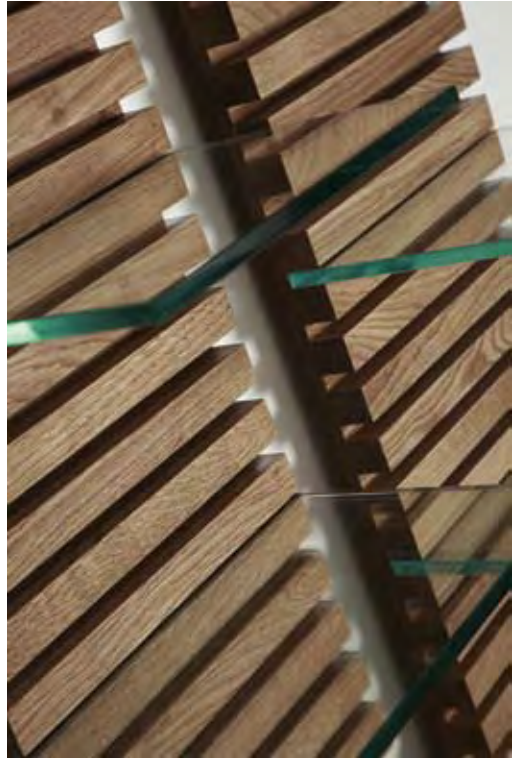

NDST - O  
adjustable sliding  
coffee table  
in solid croatian oak,  
surfaces treated with  
natural oils

above UUS30 - O  
stand with adjustable shelves or CD storage  
right LLS88 - O  
wall shelves

O - oak  
B - beech  
G - glass

"UMU" shelf, CD stand

**UUS30-O**

W 30 D 6 H 112

**UUS30-B**

W 30 D 6 H 112

**UUS30-G**

W 30 D 6 H 1,2

O - oak  
B - beech

"NOD" sliding table

**NDST-O**

W 77,6 D 60 H 40

**NDST-B**

W 77,6 D 60 H 40